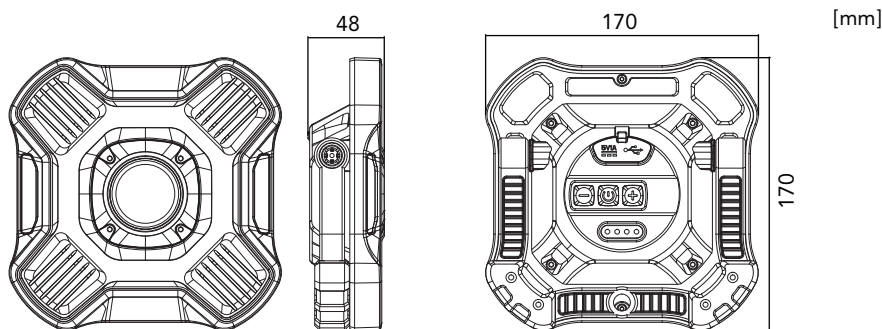

RECHARGEABLE LED PORTABLE FLOODLIGHT

MX3 SERIES

Application

Decks, Marinas, Docks, Ports, Warehouses

Material

Aluminium alloy LED front frame, polycarbonate diffuser and ABS plastic housing

Protection Class

TECHNICAL SPECIFICATIONS IP 54

BH Code	Type	Main Voltage	Power	CCT	Charging Time	Ambient Temp (Ta)	System Lumen
LAMX3FA	MX3	100V - 240V AC	20W	5000K	6 hrs	-20°C ~ +50°C	2600lm

DIMMING SETTINGS

Brightness level	100%	80%	60%	40%	20%
Lumens output	2600lm	2080 lm	1560 lm	1040 lm	520lm
Light run-time	1.5 hrs	2 hrs	5 hrs	7 hrs	9 hrs