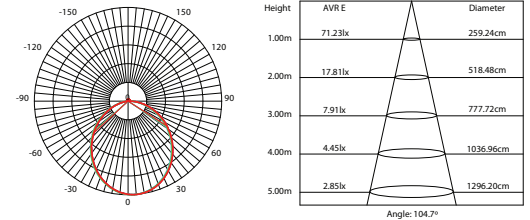

TECHNICAL SPECIFICATIONS

Ideal Replacement: 50W

BH Code	Type	Voltage	Power	CCT	Beam Angle	Ambient Temp (Ta)	System Lumen
LDAS074KA22W	LDAS-7	220V - 240V AC	7W	4000K	105°	-20°C ~ +40°C	566lm
LDAS074KD24W	LDAS-7	24V DC	7W	4000K	105°	-20°C ~ +40°C	560lm