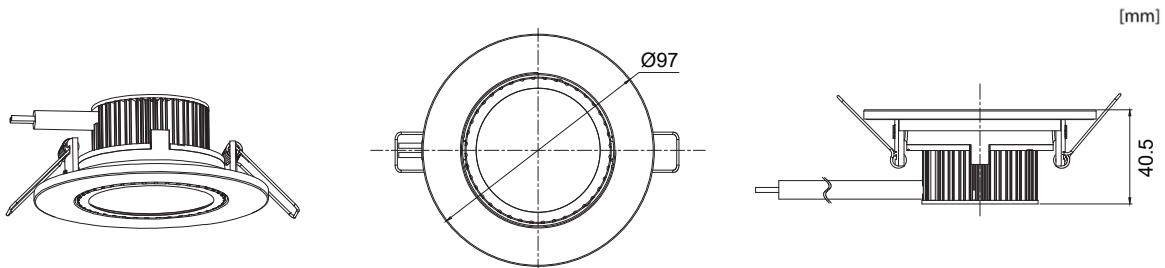

Application

Cabins, Passageways, Galleys, Meeting rooms

Material

Marine grade aluminium alloy with powder coating, comes with polycarbonate diffuser

Protection Class

IP44 in conjunction with ceiling

Weight

0.2Kg