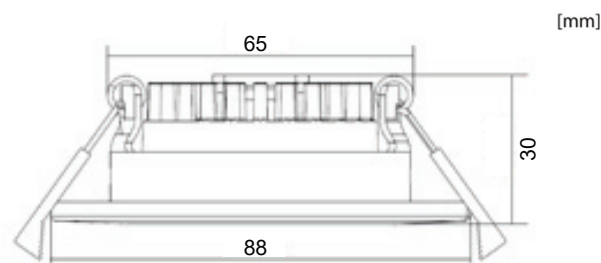

Optional Coloured Bezels

TECHNICAL SPECIFICATIONS

Ideal Replacement: 18W CFL

BH Code	Type	Voltage	Power	Bezel Colour	CCT	Beam Angle	Ambient Temp (Ta)	System Lumen
LDDS08XKA22W	LDDS-8	220V - 240V AC	8W	White	3000K/4000K/6000K Selectable	60°	-20°C ~ +40°C	900lm
LDDS08XKA22C	LDDS-8	220V - 240V AC	8W	Chrome	3000K/4000K/6000K Selectable	60°	-20°C ~ +40°C	900lm
LDDS08XKA22N	LDDS-8	220V - 240V AC	8W	Nickel	3000K/4000K/6000K Selectable	60°	-20°C ~ +40°C	900lm
LDDS08XKA22B	LDDS-8	220V - 240V AC	8W	Black	3000K/4000K/6000K Selectable	60°	-20°C ~ +40°C	900lm