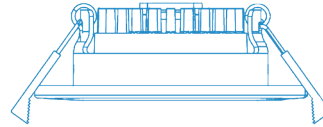

FIRE RATED LED DOWNLIGHT

LDDS SERIES

Key Features

- Fire-rated for 30, 60 and 90 minutes (BS 476-21:1987)
- Low profile suitable for shallow ceiling voids
- Triac dimming compatible
- 25° swingable to adjust light tilt angle
- 3 Selectable CCT: 3000K / 4000K / 6000K
- Default bezel in white. Optional bezel colours in chrome, nickel or black
- Energy savings of up to 55% compared to compact fluorescent system
- Vibration-resistant
- Long service life of 50,000 hours L70 @ 40°C (Ta)
- CE Marking, EMC safety compliance

Application

Cabins, Galleys, Meeting rooms, Bathrooms

Material

Steel body with powder coating, aluminium heatsink, PMMA diffuser and polycarbonate bezel

Protection Class

IP65

Weight

0.3Kg